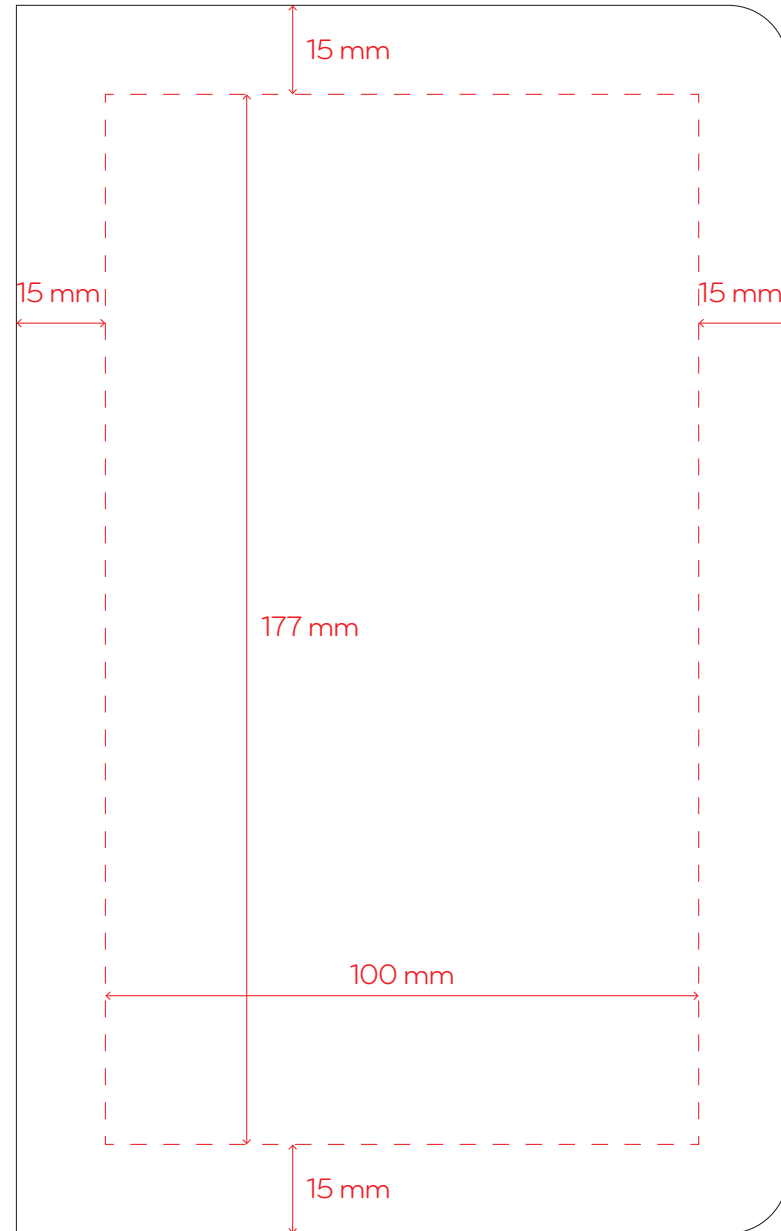

Cover customisation

- Front cover customisation only.
- 1 colour artwork only
- Blind deboss or foil
- Available foil: Silver, Gold, Black, White