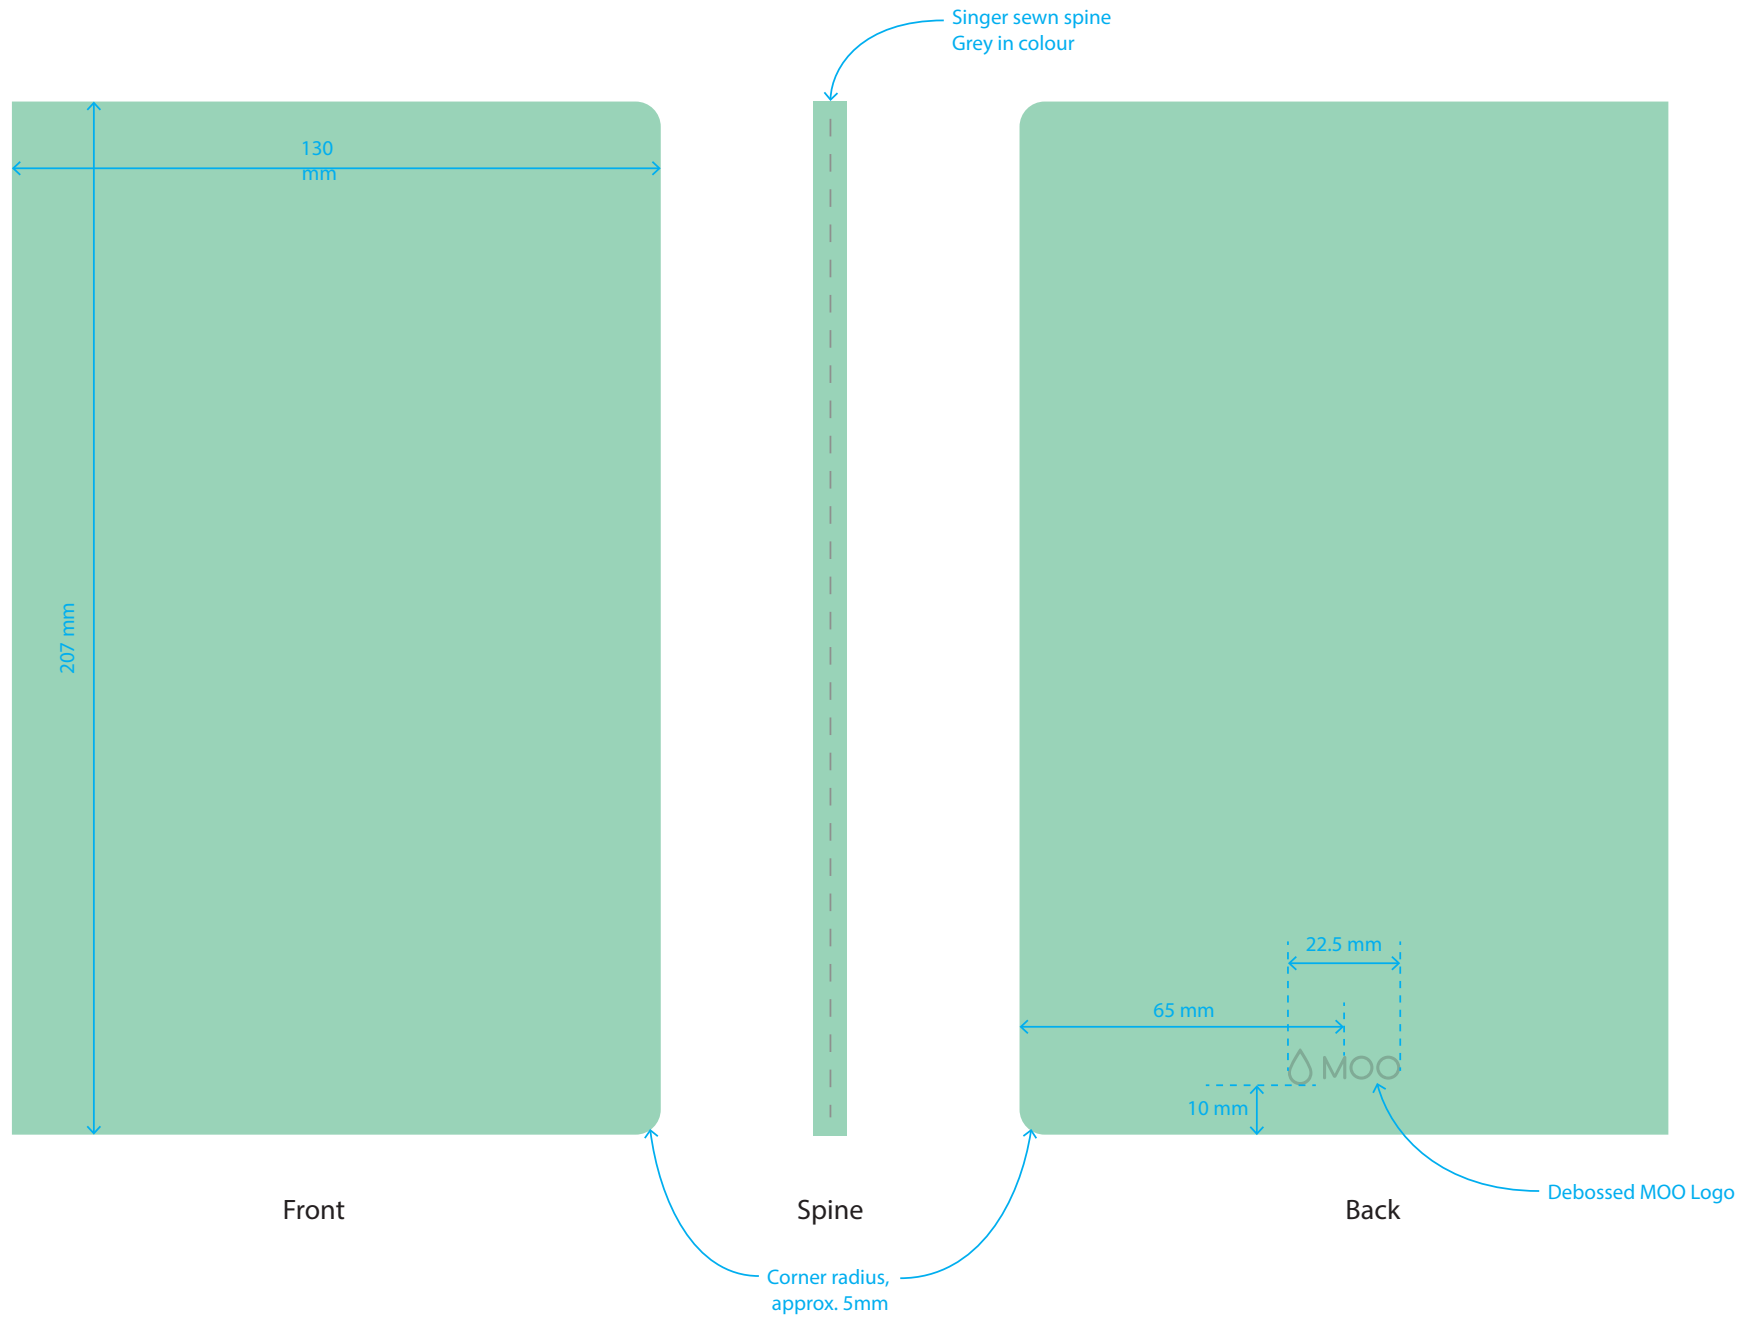

- Text 1: 60pp Munken Kristall Smooth 100 gsm
- Text 2: 4pp Colorplan, Real Grey, 135gsm
- Thread colour: Grey

Finishing

- Deboss of MOO logo on back cover
- Fold, SINGER SEWN Saddle and Trimmed to size with 2 Radius corners (10mm), insert belly band, inside front cover, individually Shrinkwrap, pack in cartons

We will end up with 16 versions in total – 8 colour options and 2 page layout options (lines or dots).

Cover Colours

- Colorplan, Park Green
- Colorplan, Stone
- Colorplan, Lavender
- Colorplan, New blue
- Colorplan, Candy Pink
- Colorplan, Turquoise
- Colorplan, Smoke (dark grey)
- Colorplan, Ebony (black)

Main Paper Pages

- Choose lines or dots pages
- Printed in light grey (PMS Cool Grey 2U)
- Paper: Munken Kristall, smooth, 100gsm

MOO logo on back cover

Cover customisation

- Front cover customisation only.
- 1 colour artwork only
- Blind deboss or foil
- Available foil: Silver, Gold, Black, White

Cover customisation

- For best result, artwork cannot be too detailed.
- Example of poor artwork resulting in 'bad' foiling.